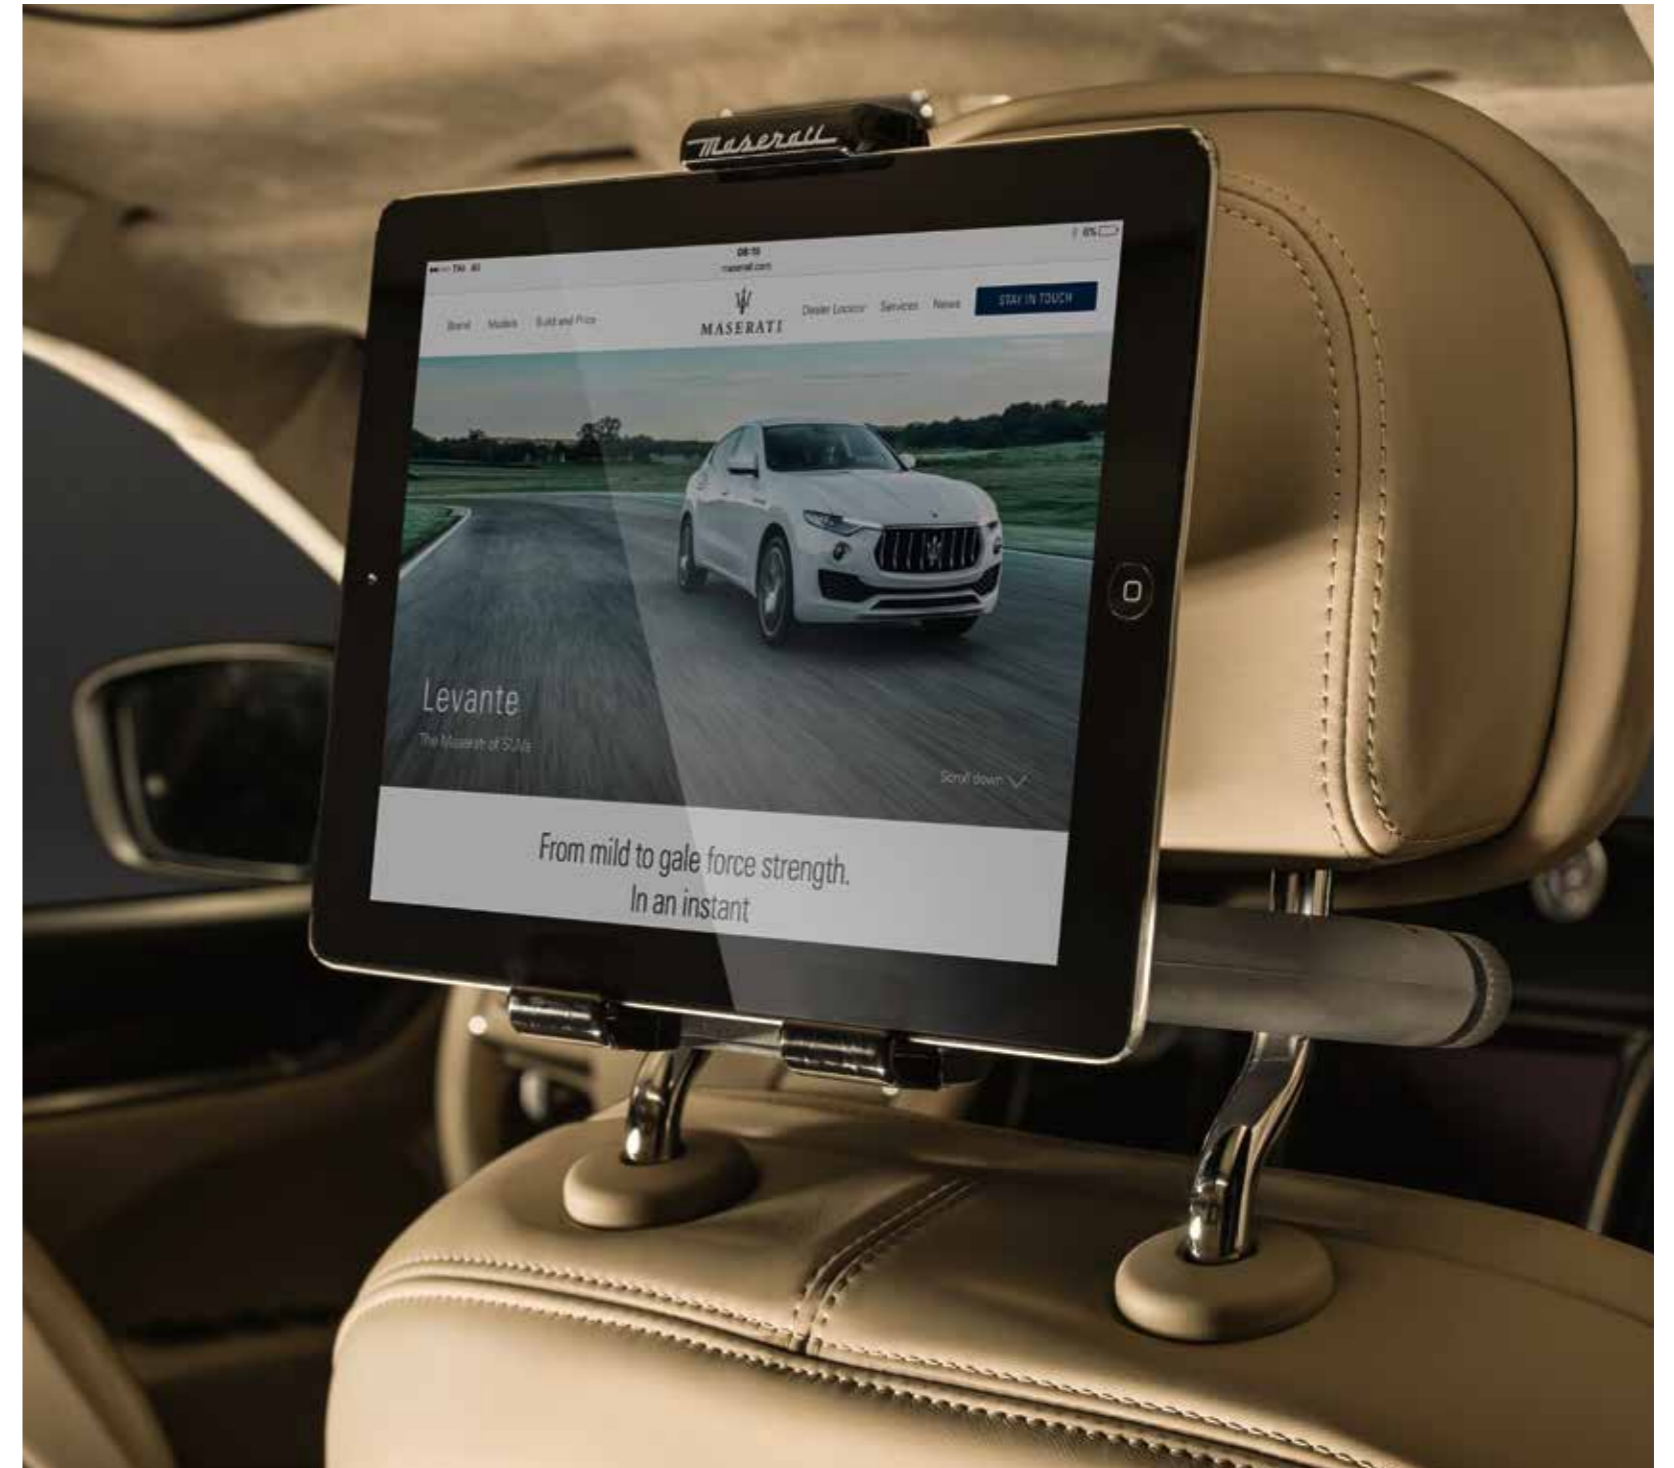

UNIVERSAL TABLET HOLDER*

While you appreciate the dynamic Levante driving experience, your passengers in the back can enjoy in-seat entertainment. Mounted on the front seat headrest, the Universal Tablet Holder holds a tablet or large smartphone and is easily adjusted to the perfect position for watching films. With its black soft-touch material, silk-screened with the Maserati logo in silver grey, it's attractive and unobtrusive enough that it can be left installed even when not in use.

* Please be aware, the Universal Tablet Holder cannot be installed if the vehicle is equipped with Sport Seats.

Price (VAT Excluded)
€ 162 - £ 134,46 - CHF 179,82