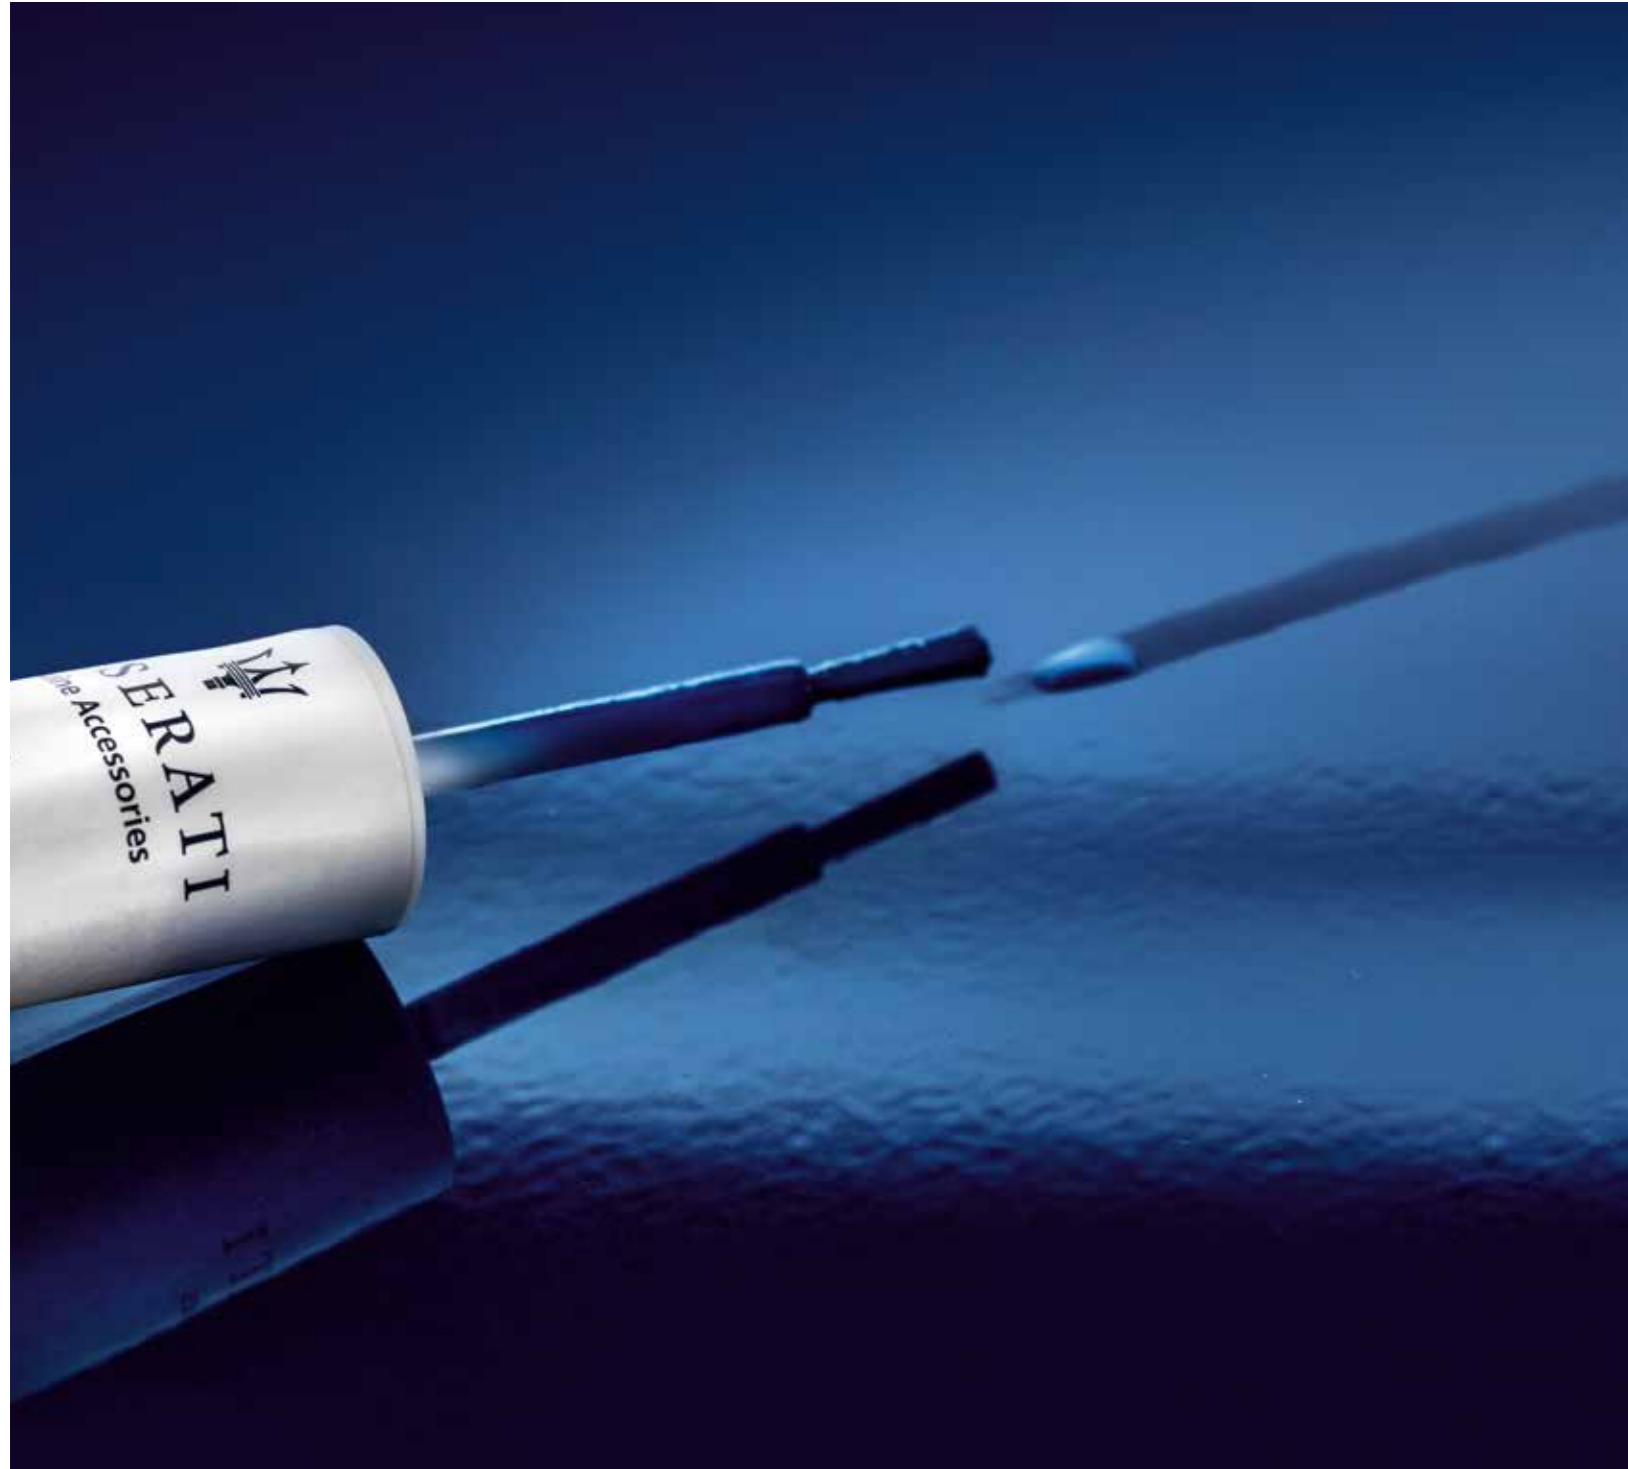

B

BATTERY CHARGER & MAINTAINER

The Battery Charger and Maintainer keeps battery levels at between 95% and 100%, topping up with extra charge whenever necessary. It easily attaches to your battery and plugs into a standard power socket – and you can keep it connected to your vehicle for several months without any risk of damage.

Price (VAT Excluded)

€ 167 to 177 - £ 138,61 to 146,91

CHF 185,37 to 196,47

TOUCH-UP PAINT STYLUS*

The Touch-up Paint Stylus uses the exact paint formulation on your Maserati, allowing you to top up the exterior paintwork with a perfect colour match. Small scrapes, stone chips and scratches are easily removed in a few simple steps.

SOLID PAINTS

Nero
Bianco

METALLIC PAINTS

Grigio
Grigio Metallo

METALLESCECENT PAINTS

Champagne
Grigio Maratea

MICA PAINTS

Nero Ribelle
Blu Emozione
Blu Passione

PEARLESCENT PAINT

Bianco Alpi

*Availability may vary from country to country.

Price (VAT Excluded)

€ 23,90 - £ 21,80 - CHF 30,30